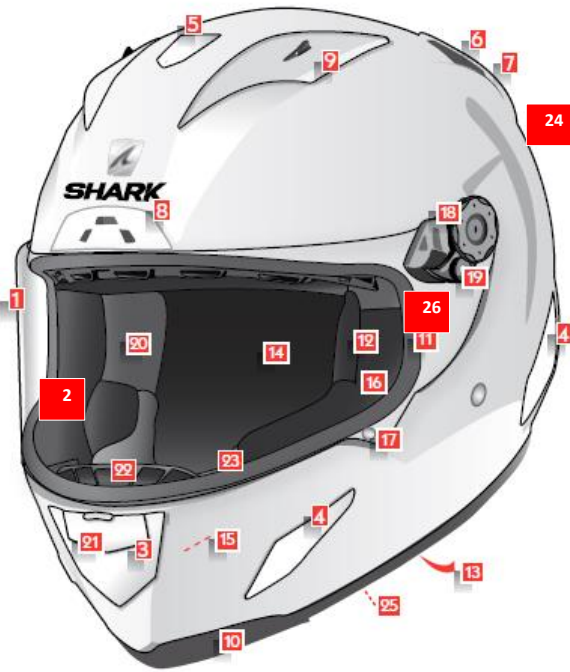

RACE-R PRO – RACE-R PRO Carbon

SHARK in-house after-sale only.
Remplacement seulement par le SAV SHARK.

SHARK in-house after-sales or distributor/dealer operation (some technical skills are required).
Réparation par SAV ou par distributeur/dealer selon son niveau technique.

Can be replaced by distributor/dealer/end customer.
Peut être remplacé par distributeur/dealer/client final.